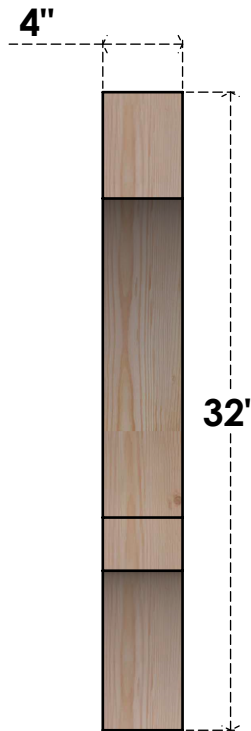

BRC04X28X32BOA00RDF

4"W X 28"D X 32"H BALBOA ROUGH SAWN BRACE, DOUGLAS FIR

SIDE

FRONT

EKENA MILLWORK
 2300 WEST MAIN ST.
 CLARKSVILLE, TX 75426
 TOLL FREE: 866-607-0453
 WWW.EKENAMILLWORK.COM

NOTES

1. INSTALLATION TO BE COMPLETED IN ACCORDANCE WITH MANUFACTURER'S SPECIFICATIONS.
2. DRAWING MAY NOT BE TO SCALE
3. THIS DRAWING IS INTENDED FOR DESIGN AND PLANNING PURPOSES ONLY.
4. ALL INFORMATION CONTAINED HEREIN WAS CURRENT AT THE TIME OF DEVELOPMENT BUT MUST BE REVIEWED AND APPROVED BY THE PRODUCT MANUFACTURER TO BE CONSIDERED ACCURATE.
5. PRODUCTS ARE NOT KILN DRIED. THIS ITEM IS UNIQUE AND WILL CONTAIN THE NATURAL VARIATIONS THAT THE WOOD SPECIES OFFERS. THIS MAY RESULT IN VARIATIONS UP TO 1/4"