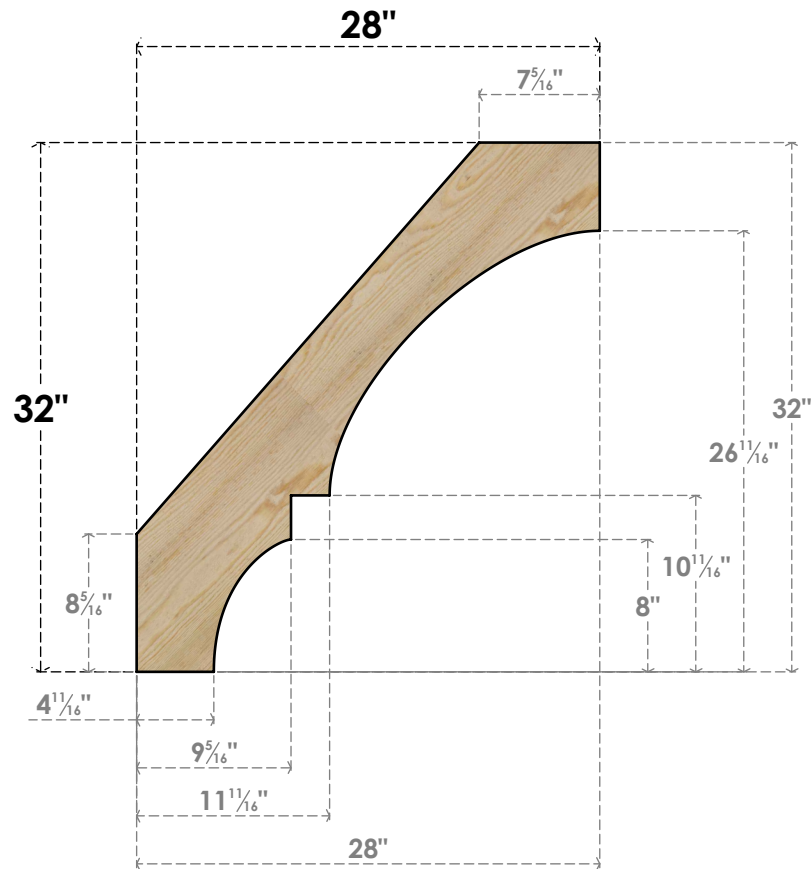

BRC04X28X32BOA00RDF

4"W X 28"D X 32"H BALBOA ROUGH SAWN BRACE, DOUGLAS FIR

SIDE

FRONT

EKENA MILLWORK
 2300 WEST MAIN ST.
 CLARKSVILLE, TX 75426
 TOLL FREE: 866-607-0453
 WWW.EKENAMILLWORK.COM

NOTES

1. INSTALLATION TO BE COMPLETED IN ACCORDANCE WITH MANUFACTURER'S SPECIFICATIONS.
2. DRAWING MAY NOT BE TO SCALE
3. THIS DRAWING IS INTENDED FOR DESIGN AND PLANNING PURPOSES ONLY.
4. ALL INFORMATION CONTAINED HEREIN WAS CURRENT AT THE TIME OF DEVELOPMENT BUT MUST BE REVIEWED AND APPROVED BY THE PRODUCT MANUFACTURER TO BE CONSIDERED ACCURATE.
5. PRODUCTS ARE NOT KILN DRIED. THIS ITEM IS UNIQUE AND WILL CONTAIN THE NATURAL VARIATIONS THAT THE WOOD SPECIES OFFERS. THIS MAY RESULT IN VARIATIONS UP TO 1/4"